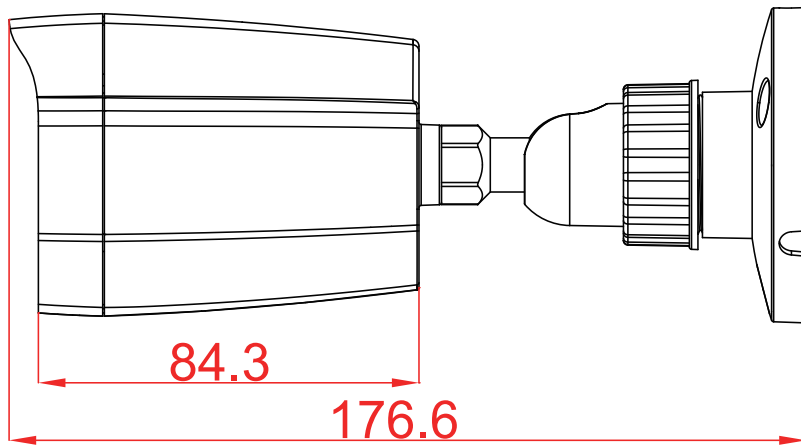

## 2MP Smart Light IP Camera

**BMSDFCV2R**

- DWDR
- With Internal POE
- 1080P/720P@30fps, 3MP@30fps
- Intrusion Detection (based on human shape&vehicle detection)

Camera	
Image Sensor	1/3" Progressive Scan CMOS Sensor
Resolution	2MP
Effective Pixels	1928(H)*1088(V)
Compression	H.264/H.265/H.264+/H.265+/MJPEG
Audio Compression	G711A/U,AAC
TV System	PAL/NTSC
Electronic Shutter Time	Auto: 1/3-1/1000000Sec
Minimum Illumination	Color: 0.05 Lux@(F1.6, AGC ON), B/W: 0 Lux with IR
S/N Ratio	60dB
Scanning System	Progressive
Video Output	Network
Reset Button	Optional
Lens	
Focal Length & FOV	2.8 mm, horizontal FOV 94°, vertical FOV 50°, diagonal FOV 109° 4 mm, horizontal FOV 76°, vertical FOV 41°, diagonal FOV 90°
Lens Type	Fixed focal lens, 2.8 and 4 mm optional
Focus Control	Fixed
Aperture	F1.6
Pixels	3MP
Night Vision	
Supplement Light	2PCS
Supplement Light Distance	40M
Supplement Light Status	Auto Control
Supplement Light Power On	Smart, Manual & Timed mode
Network	
Ethernet	RJ-45 (10/100Base-T)
Wireless	N/A
Protocol	TCP/IP, IPv4/v6, ICMP, HTTP, HTTPS, FTP, DHCP, DNS, DDNS, RTP, RTSP, RTMP, RTCP, PPPoE, NTP, SMTP, UDP, SNMP, Qos, 802.1x
ONVIF	Support ONVIF 24.12(Profile S/T/G/M)
P2P	YES
POE	Internal, Support IEEE 802.3af
Video Delay	300ms (Within the Lan)
Main Stream 1	1920*1080@30fps
Main Stream 2	1280*720@30fps
Main Stream 3	N/A
Sub Stream 1	720*480@30fps
Sub Stream 2	352*288@30fps
Sub Stream 3	N/A

## Dimensions (mm)