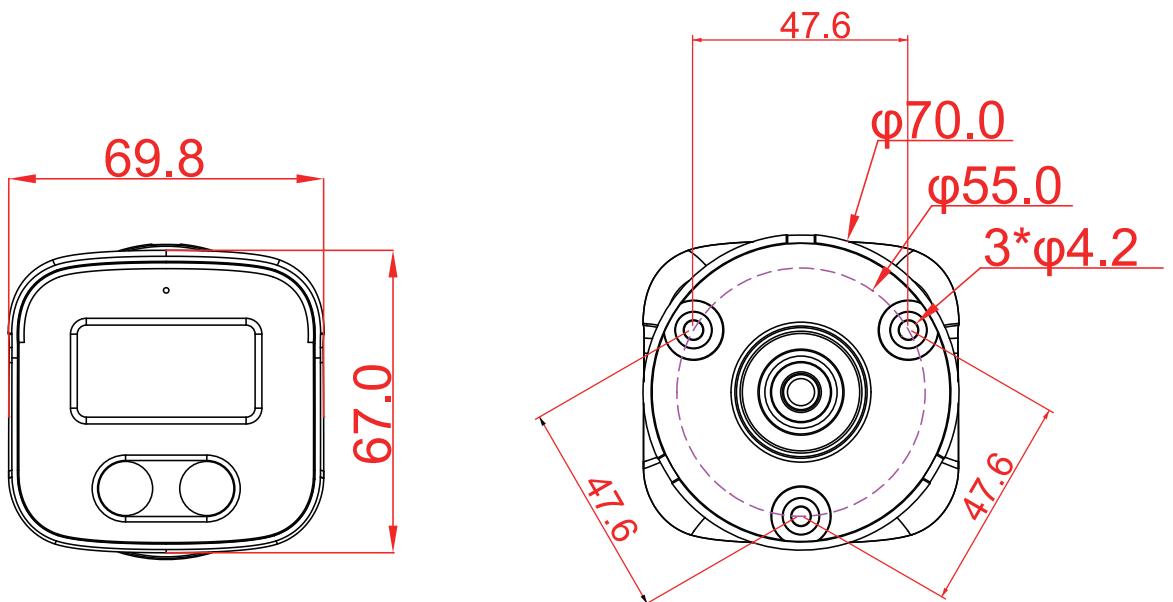

## 2MP Smart Light IP Camera

**BMSDFCV2R**

- DWDR
- With Internal POE
- 1080P/720P@30fps, 3MP@30fps
- Intrusion Detection (based on human shape&vehicle detection)

Camera	
Image Sensor	1/3" Progressive Scan CMOS Sensor
Resolution	2MP
Effective Pixels	1928(H)*1088(V)
Compression	H.264/H.265/H.264+/H.265+/MJPEG
Audio Compression	G711A/U,AAC
TV System	PAL/NTSC
Electronic Shutter Time	Auto: 1/3-1/1000000Sec
Minimum Illumination	Color: 0.05 Lux@(F1.6, AGC ON), B/W: 0 Lux with IR
S/N Ratio	60dB
Scanning System	Progressive
Video Output	Network
Reset Button	Optional
Lens	
Focal Length & FOV	2.8 mm, horizontal FOV 94°, vertical FOV 50°, diagonal FOV 109° 4 mm, horizontal FOV 76°, vertical FOV 41°, diagonal FOV 90°
Lens Type	Fixed focal lens, 2.8 and 4 mm optional
Focus Control	Fixed
Aperture	F1.6
Pixels	3MP
Night Vision	
Supplement Light	2PCS
Supplement Light Distance	40M
Supplement Light Status	Auto Control
Supplement Light Power On	Smart, Manual & Timed mode
Network	
Ethernet	RJ-45 (10/100Base-T)
Wireless	N/A
Protocol	TCP/IP, IPv4/v6, ICMP, HTTP, HTTPS, FTP, DHCP, DNS, DDNS, RTP, RTSP, RTMP, RTCP, PPPoE, NTP, SMTP, UDP, SNMP, Qos, 802.1x
ONVIF	Support ONVIF 24.12(Profile S/T/G/M)
P2P	YES
POE	Internal, Support IEEE 802.3af
Video Delay	300ms (Within the Lan)
Main Stream 1	1920*1080@30fps
Main Stream 2	1280*720@30fps
Main Stream 3	N/A
Sub Stream 1	720*480@30fps
Sub Stream 2	352*288@30fps
Sub Stream 3	N/A

## Dimensions (mm)